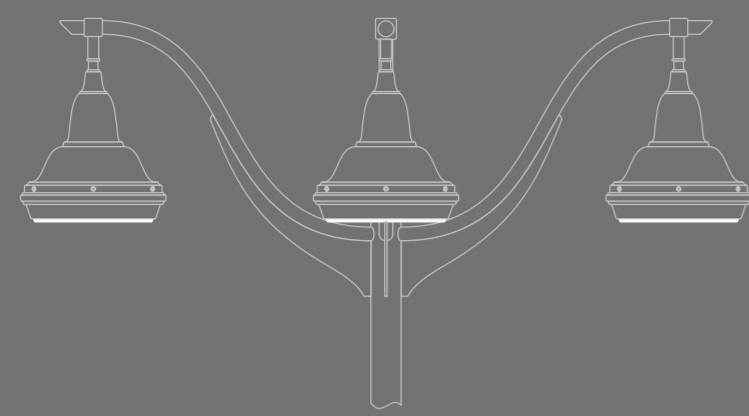

2330

SCARO
STREET LAMP 2021

attesg.com
zakaz@attesg.com

SCARO 1

VARIATION OF STREET
LAMP WITH 1 LANTERN

SCARO 2

VARIATION OF STREET
LAMP WITH 2 LANTERNS

SCARO 4

GRANUM
STREET LAMP 2021

GRANUM 1

VARIATION OF STREET
LAMP WITH 1 LANTERN

GRANUM 2

VARIATION OF STREET
LAMP WITH 2 LANTERNS

GRANUM 4

VARIATION OF STREET
LAMP WITH 4 LANTERNS

TAPPER 4