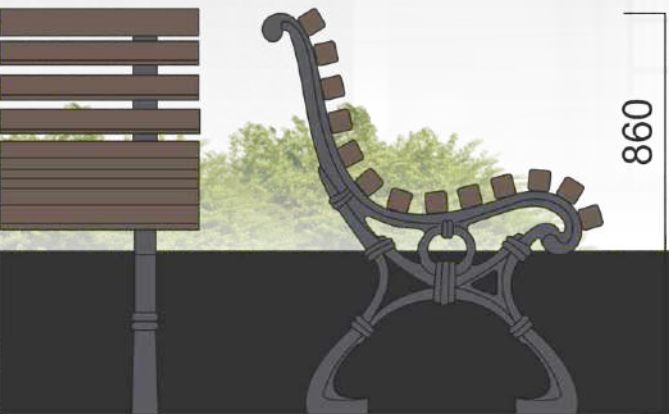

classic bench «Viola»

Complete landscaping solution (modern style)